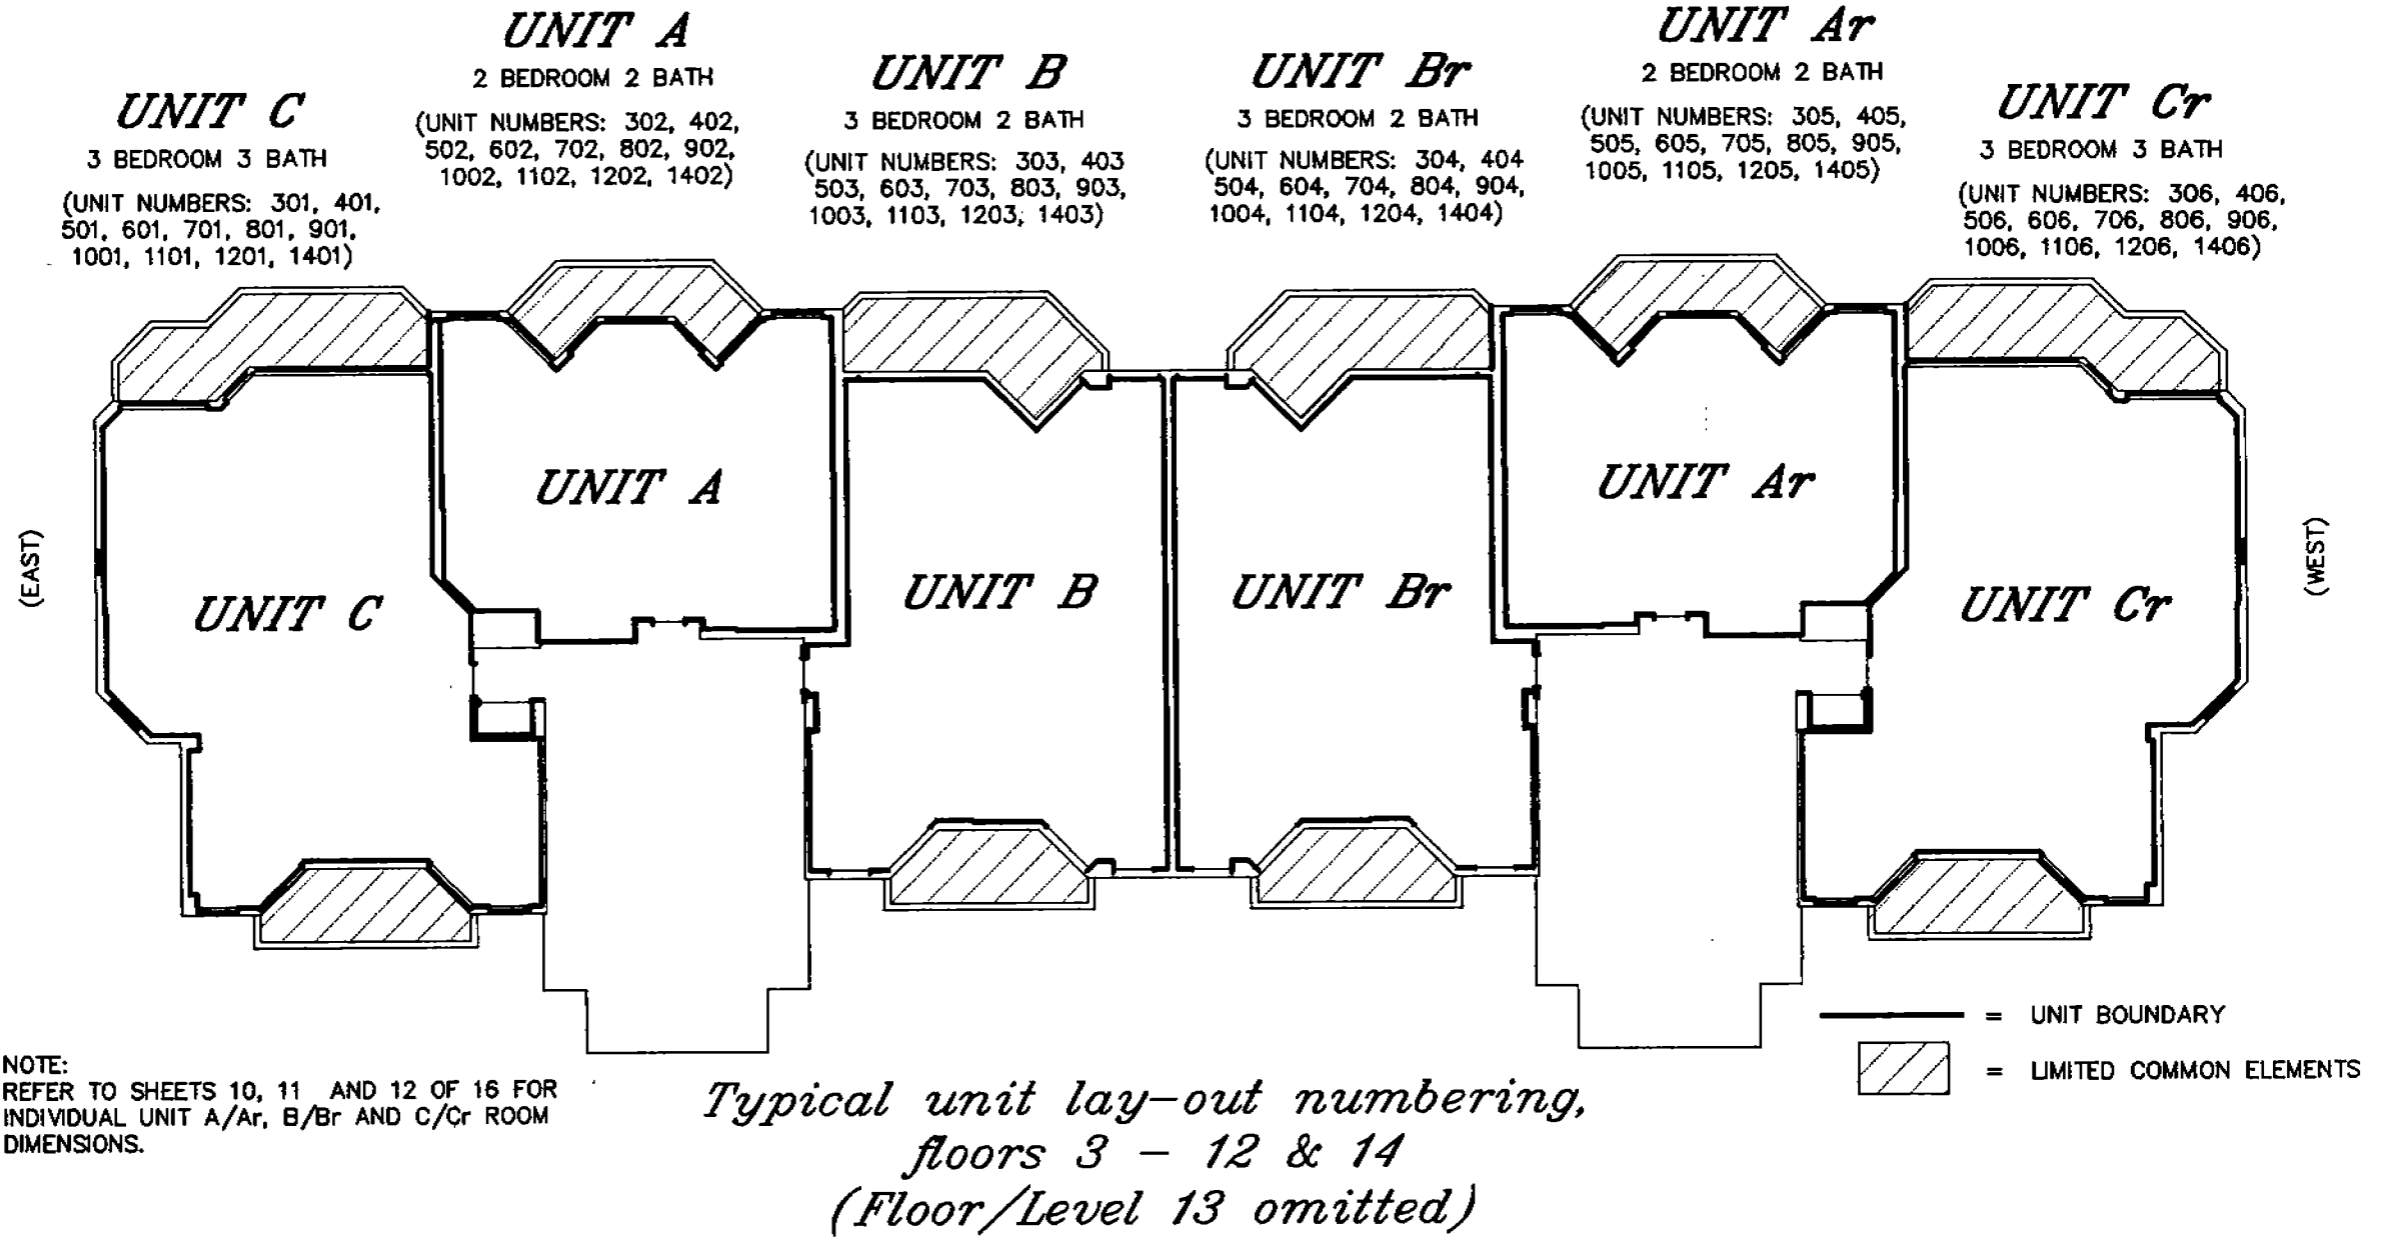

ST. CROIX AT SILVER SHELLS, a condominium

Browse St. Croix Condos

NOTE:
REFER TO SHEETS 10, 11 AND 12 OF 16 FOR
INDIVIDUAL UNIT A/Ar, B/Br AND C/Cr ROOM
DIMENSIONS.

PLANS FROM: ROBERT M. SWEDROE, ARCHITECTS/PLANNERS
1111 Lincoln Road, Suite 300 Miami Beach, FL 33139
Phone: (305) 673-6002