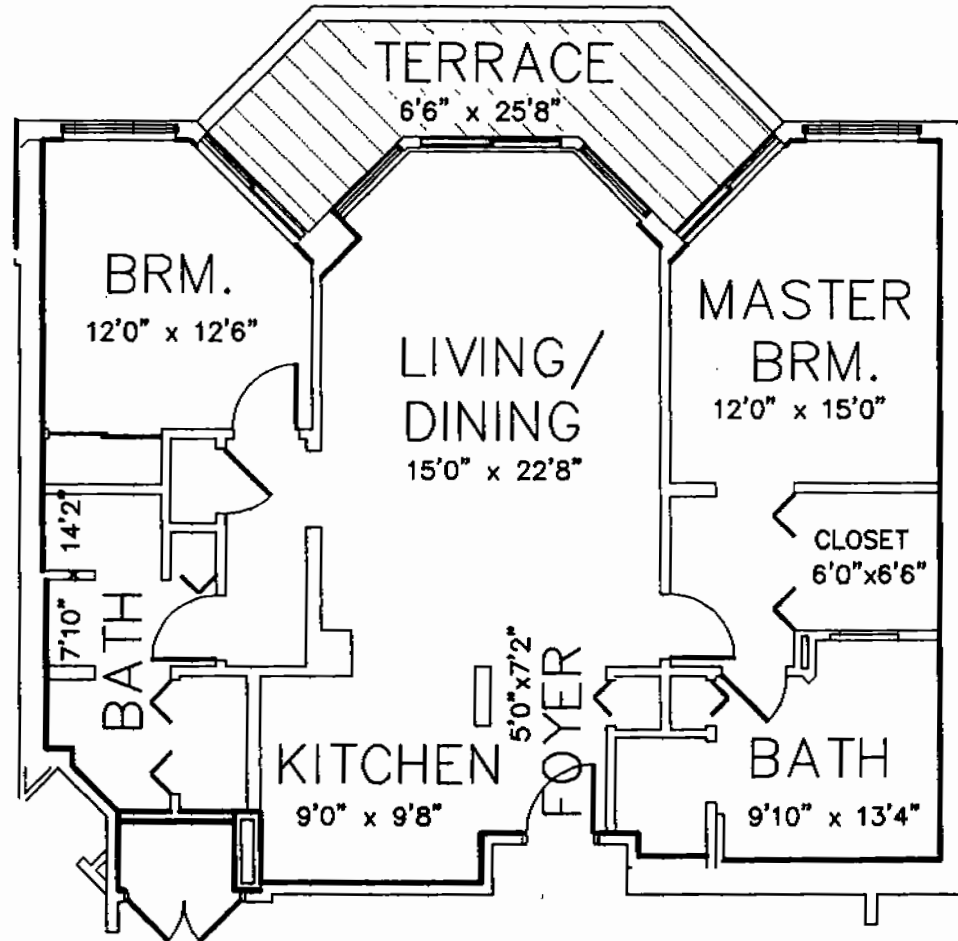

ST. CROIX AT SILVER SHELLS, a condominium

Browse St. Croix Condos

UNIT A

2 BEDROOM 2 BATH	
ENCLOSED AREA	1,277 S.F.
TERRACE AREA	155 S.F.
TOTAL	1,432 S.F.

UNIT Ar (A reversed)

2 BEDROOM 2 BATH	
ENCLOSED AREA	1,277 S.F.
TERRACE AREA	155 S.F.
TOTAL	1,432 S.F.

NOTE: BALCONIES/TERRACES ARE LIMITED COMMON ELEMENTS.