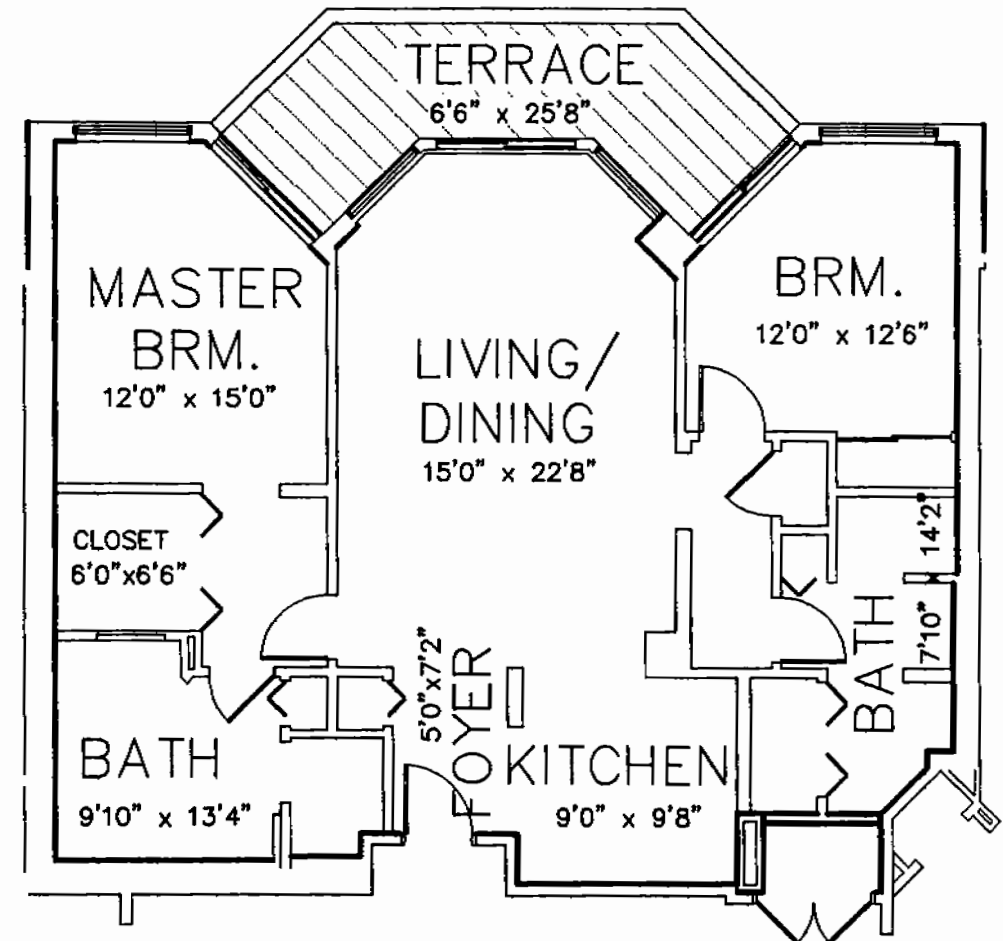

ST. CROIX AT SILVER SHELLS, a condominium

Browse St. Croix Condos

UNIT A

2 BEDROOM 2 BATH	
ENCLOSED AREA	1,277 S.F.
TERRACE AREA	155 S.F.
TOTAL	1,432 S.F.

UNIT Ar (A reversed)

2 BEDROOM 2 BATH	
ENCLOSED AREA	1,277 S.F.
TERRACE AREA	155 S.F.
TOTAL	1,432 S.F.

NOTE: BALCONIES/TERRACES ARE LIMITED COMMON ELEMENTS.