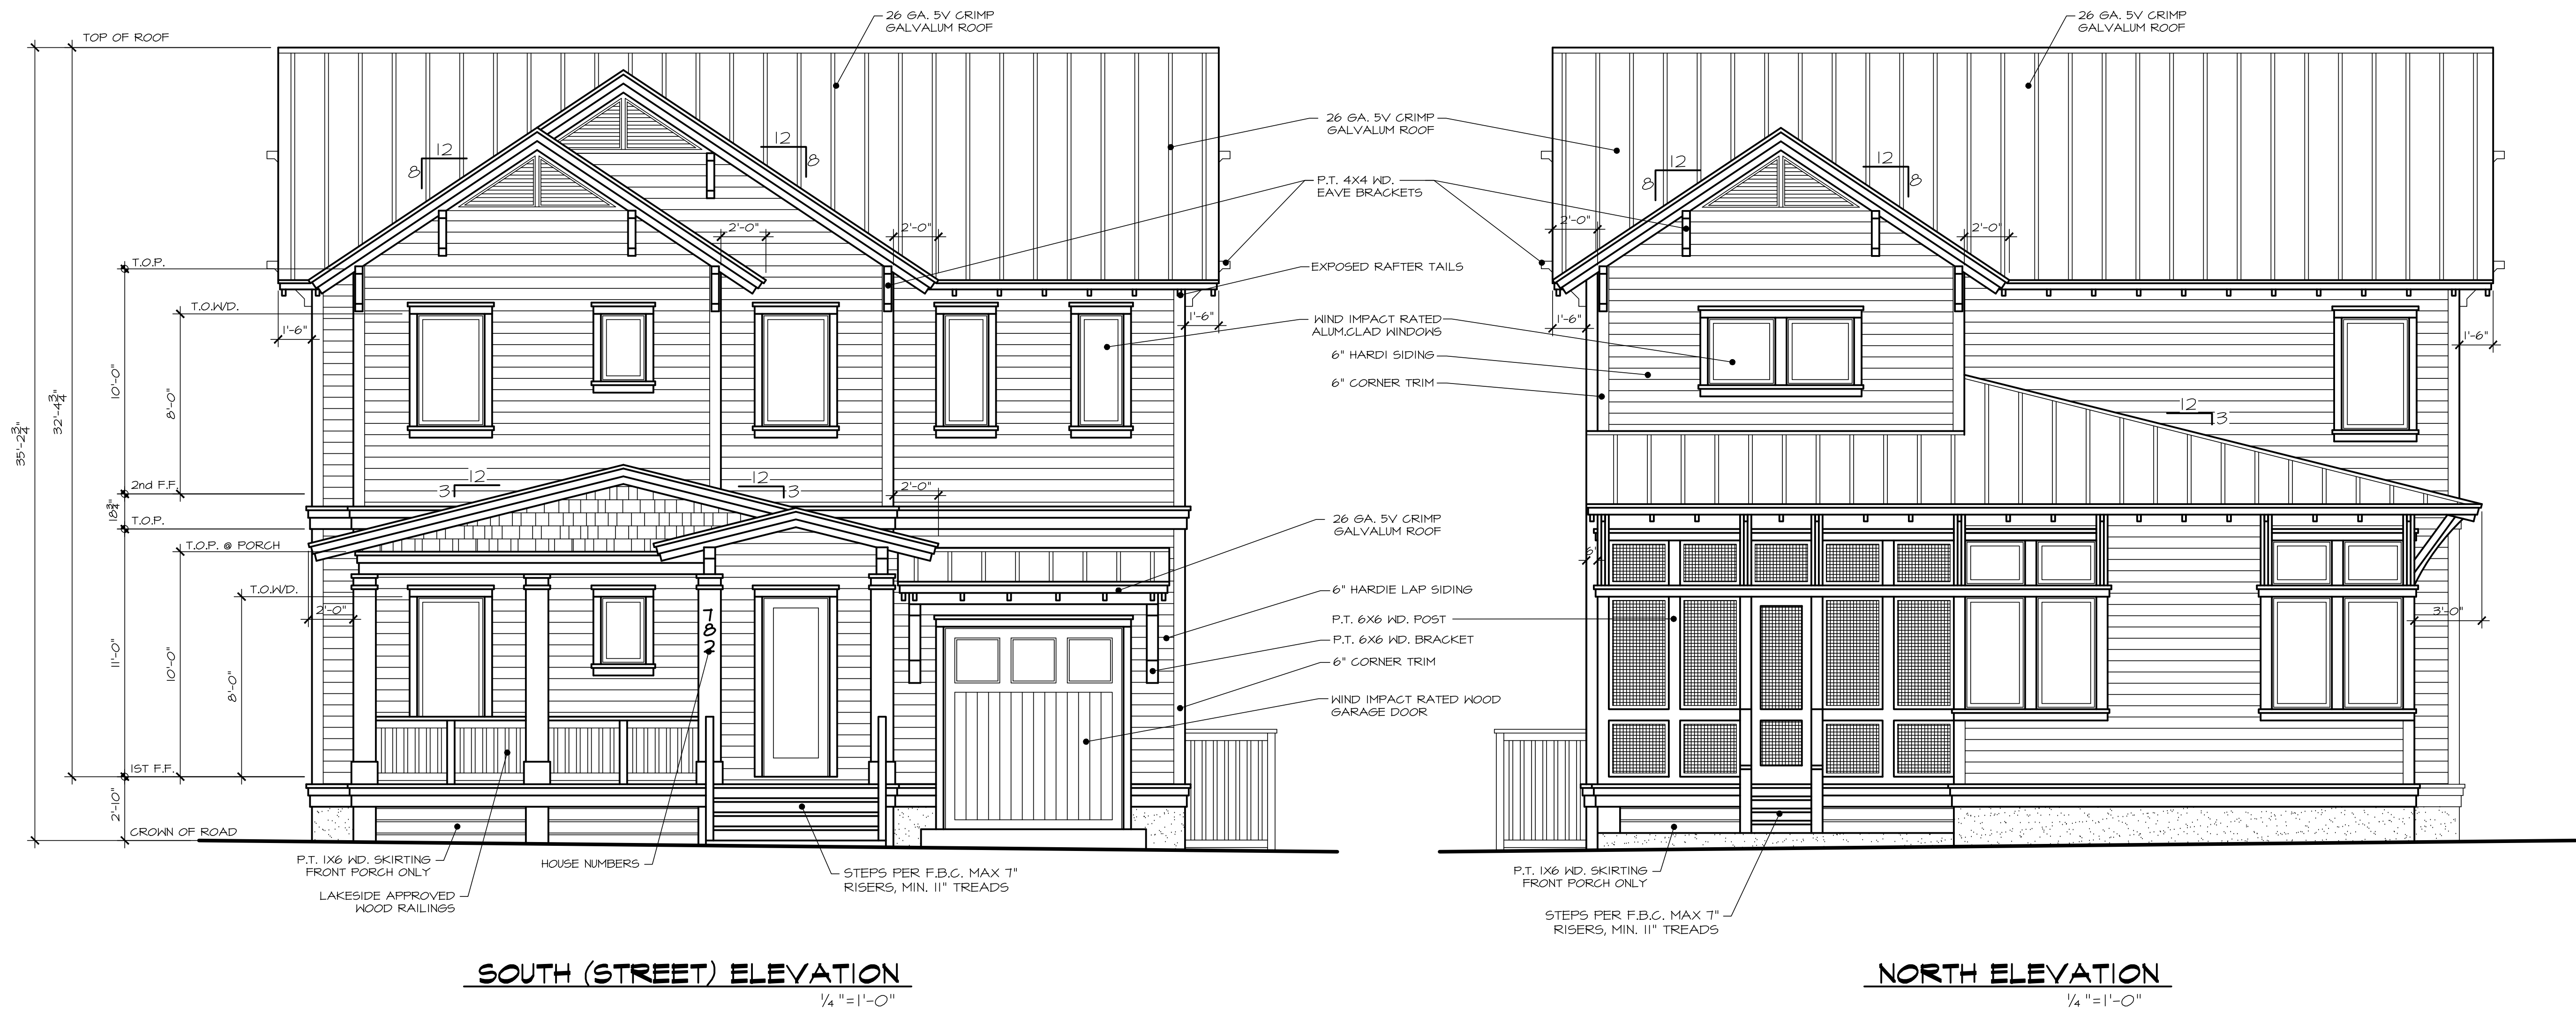

Tyler R. Doin—Architect  
 FL# AR92117  
 325 West Shore Drive  
 Inlet Beach, Florida  
 32461  
 (850) 231-9066  
 fax (866) 786-5697

LOT 71—LAKESIDE AT BLUE MOUNTAIN BEACH  
 WALTON COUNTY, FLORIDA

PROJECT #	18-104	SHEET #	A-3
DATE	7-23-18	OF	3 OF 4
REVISIONS			

- NOTES:**
- EXTERIOR SIDING TO BE 8" LAP (1st FLOOR) & 4" LAP (2nd FLOOR).
  - ALL EXPOSED FASTENERS TO BE STAINLESS STEEL.
  - DOOR & WINDOWS TO BE WIND/IMPACT RATED UNITS.